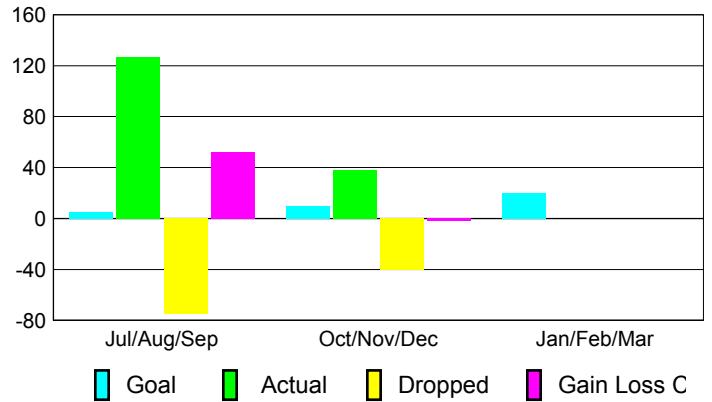

Membership Results 2012-2013

Goal, New, Dropped, Gain/Loss

Comparison of Membership Gain/Loss

Current Year Compared to the Previous Year